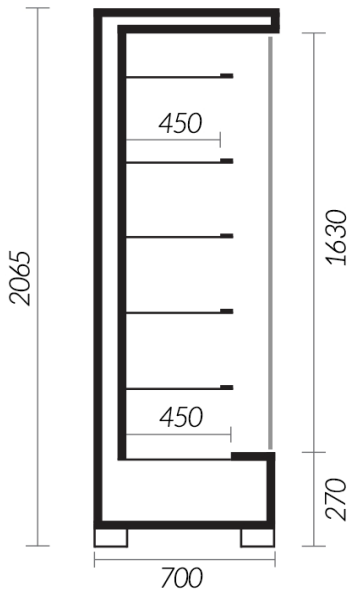

Claim Capital Allowance through ECA scheme for the Eco Lichfield

The Eco Lichfield cabinet is available with either dual glazed hinged or sliding doors

Models available:

Eco Lichfield

Eco Lichfield Standard

cabinet's length [mm]	1250	1875	2500	3750
display area [m²]	1.91	2.86	3.81	5.72

customise to your specification

Save energy

reduce your bill

tel: +44(0)1795 668515

web: www.bond-group.co.uk

email: info@bond-group.co.uk

Connect with us on
LinkedIn

Follow us on
twitter

The BOND GROUP