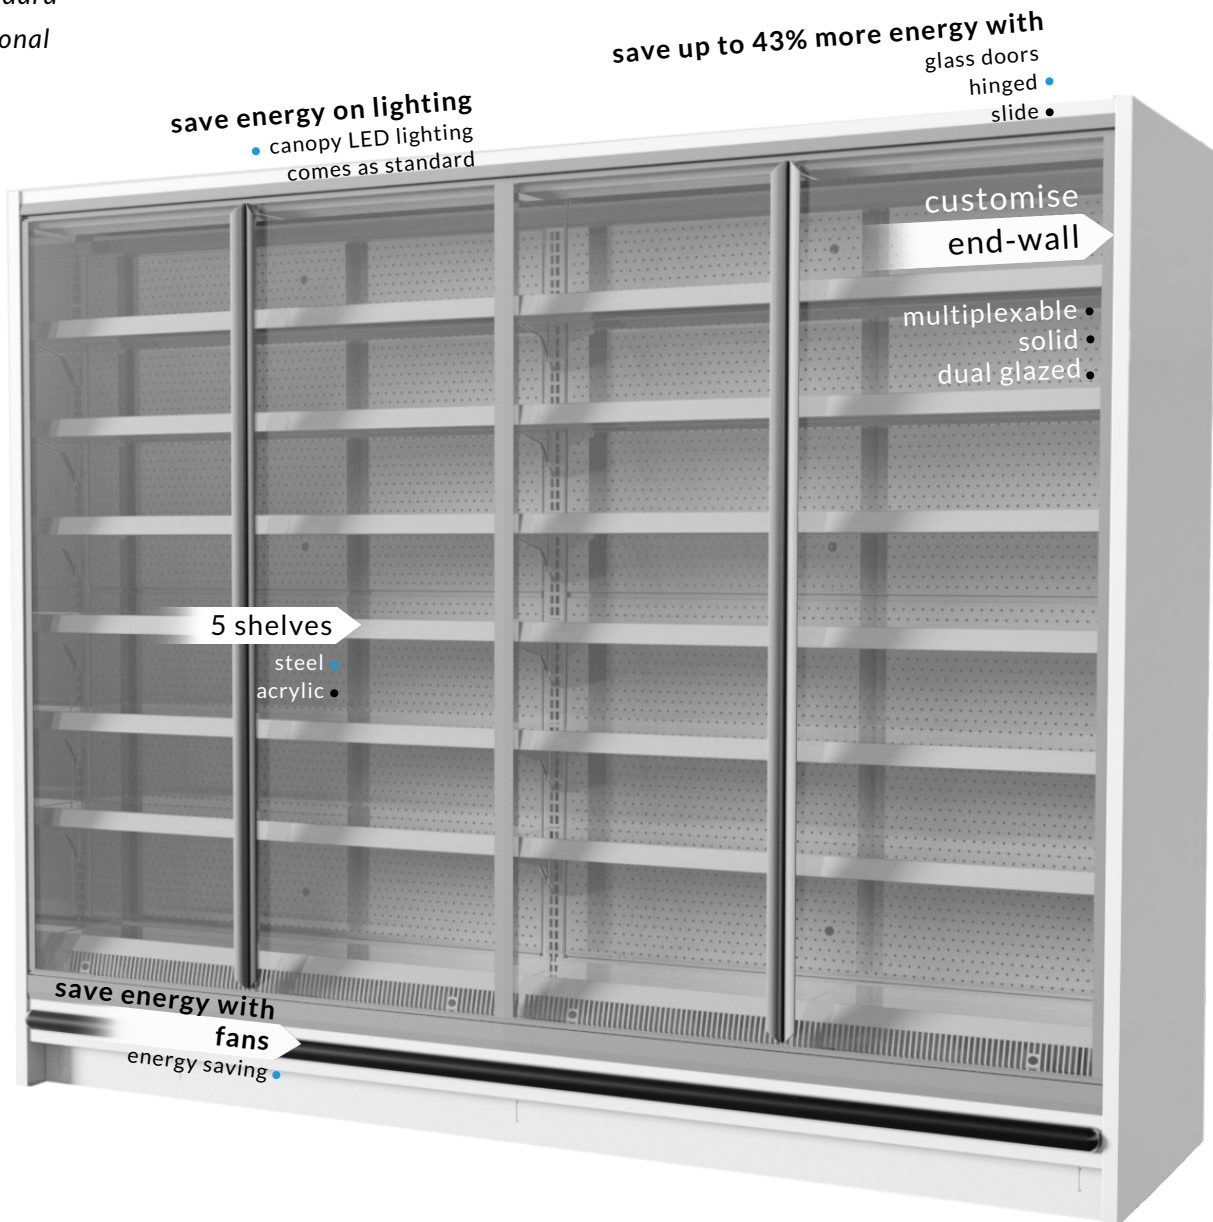

# Eco Lichfield

Remote Multideck Refrigerated Display Cabinet

Save energy and money  
using the latest door technology

The Eco Lichfield can be fitted with dual glazed hinged or sliding doors.  
This cabinet provides **M0** temperatures whilst saving up to 43% energy!

# Claim Capital Allowance through ECA scheme for the Eco Lichfield

The Eco Lichfield cabinet is available with either dual glazed hinged or sliding doors