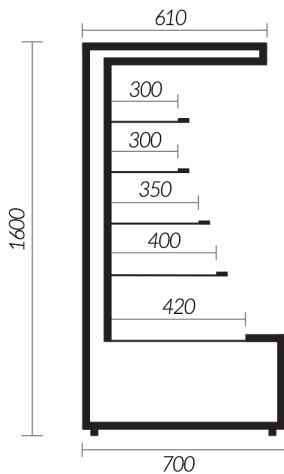

Dallas Mid Height

Remote Multideck Refrigerated Display Cabinet

The Dallas Mid height cabinet is available in a choice of depths for all types of store formats.

The Dallas Mid Height range excellent product visibility for use in any type of retail environment and is available with ambient corners to allow for cross merchandising offers. Available on request the Bond Group are able to provide a 3D design service to demonstrate a refrigerated island with ambient corners.

models available:

Dallas 70 Mid Height

cabinet's length [mm]	937	1250	1875	2500
display area [m ²]	1.6	2.2	3.3	4.4

Dallas 85 Low Height

cabinet's length [mm]	937	1250	1875	2500
display area [m ²]	1.9	2.6	3.9	5.2