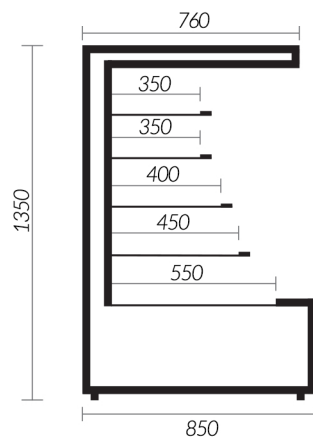

Dallas Mid Height

Remote Multideck Refrigerated Display Cabinet

The Dallas Mid height cabinet is available in a choice of depths for all types of store formats.

The Dallas Mid Height range excellent product visibility for use in any type of retail environment and is available with ambient corners to allow for cross merchandising offers. Available on request the Bond Group are able to provide a 3D design service to demonstrate a refrigerated island with ambient corners.

models available:

Dallas 70 Mid Height

cabinet's length [mm]	937	1250	1875	2500
display area [m ²]	1.6	2.2	3.3	4.4

Dallas 85 Low Height

cabinet's length [mm]	937	1250	1875	2500
display area [m ²]	1.9	2.6	3.9	5.2