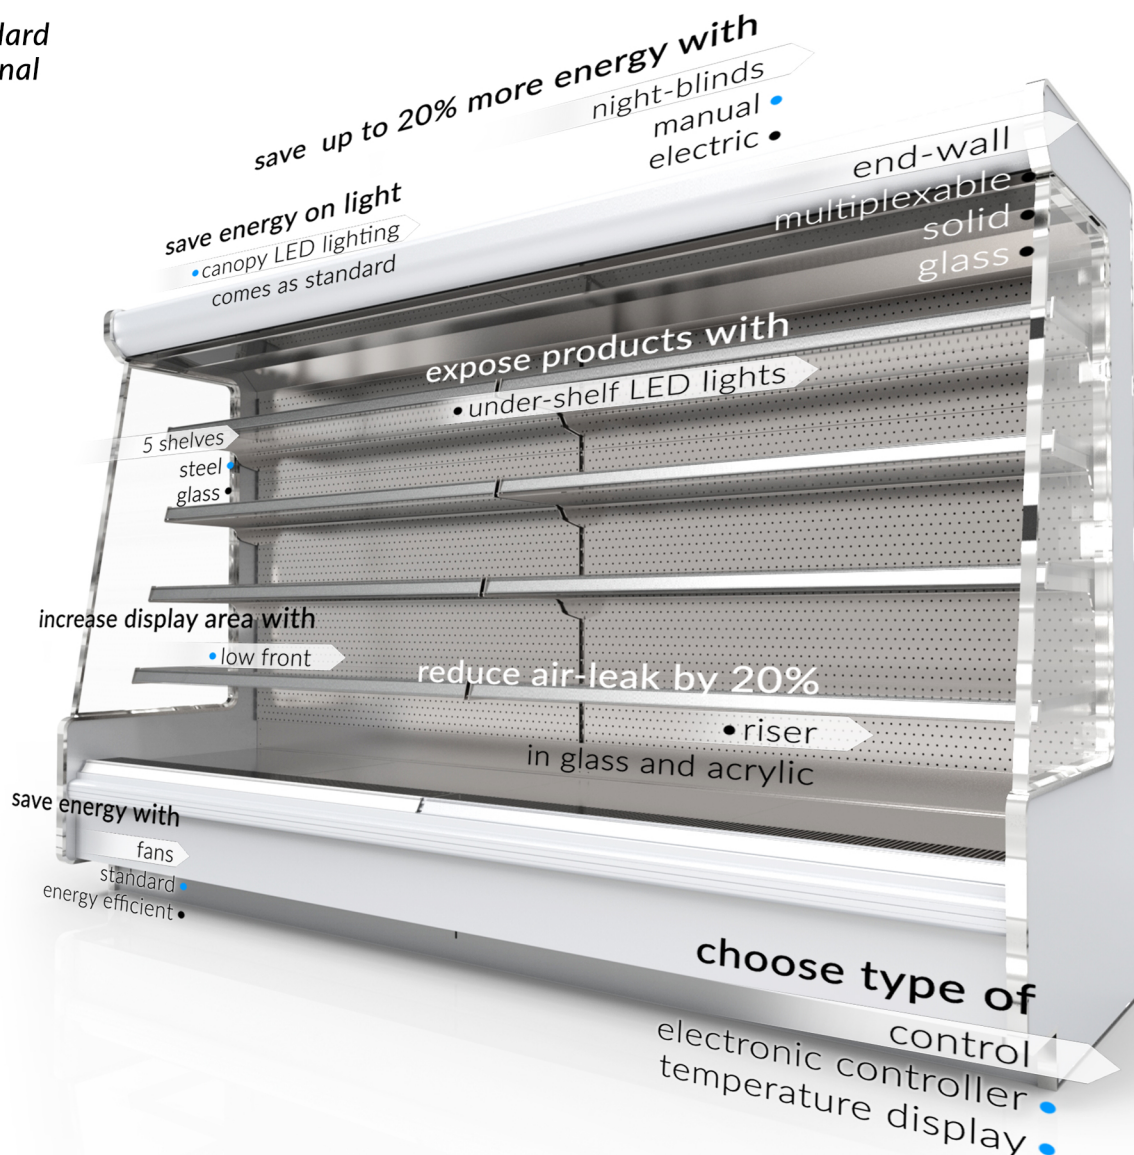

Dallas Mid Height

Remote Multideck Refrigerated Display Cabinet

The Dallas Mid height cabinet is available in a choice of depths for all types of store formats.

The Dallas Mid Height range excellent product visibility for use in any type of retail environment and is available with ambient corners to allow for cross merchandising offers. Available on request the Bond Group are able to provide a 3D design service to demonstrate a refrigerated island with ambient corners.

- standard
- optional

Customise your Cabinets – choose materials, components, colour, doors and lighting concept and the Bond Group will manufacture to suit here in the UK

As part of the *Circular Economy* the production of new cabinets is aligned to the Bond Group's remanufacturing heritage. All cabinets are designed in our purpose built design centre to be remanufactured using long life materials in the base of the cabinet and durable parts.

models available:

Dallas 70 Mid Height

cabinet's length [mm]	937	1250	1875	2500
display area [m ²]	1.6	2.2	3.3	4.4

Dallas 85 Low Height

cabinet's length [mm]	937	1250	1875	2500
display area [m ²]	1.9	2.6	3.9	5.2