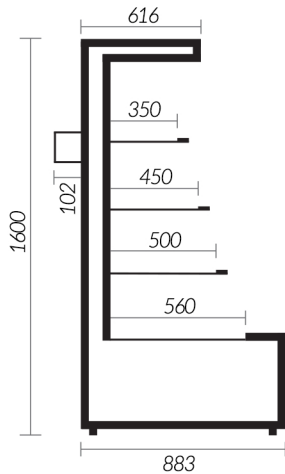

Chicago Low Height & Mid Height

Integral Multideck Refrigerated Display Cabinet

The Chicago cabinet is now available in mid and low height options to meet any retail environment.

Optional glass end-walls provide the full shop around vision.
Under-shelf LED lighting available on all models and sizes

models available:

Chicago Mid Height

cabinet's length [mm]	937	1250	1875	2500
display area [m ²]	1.7	2.3	3.5	4.7

Chicago Low Height

cabinet's length [mm]	937	1250	1875	2500
display area [m ²]	1.6	2.2	3.3	4.4