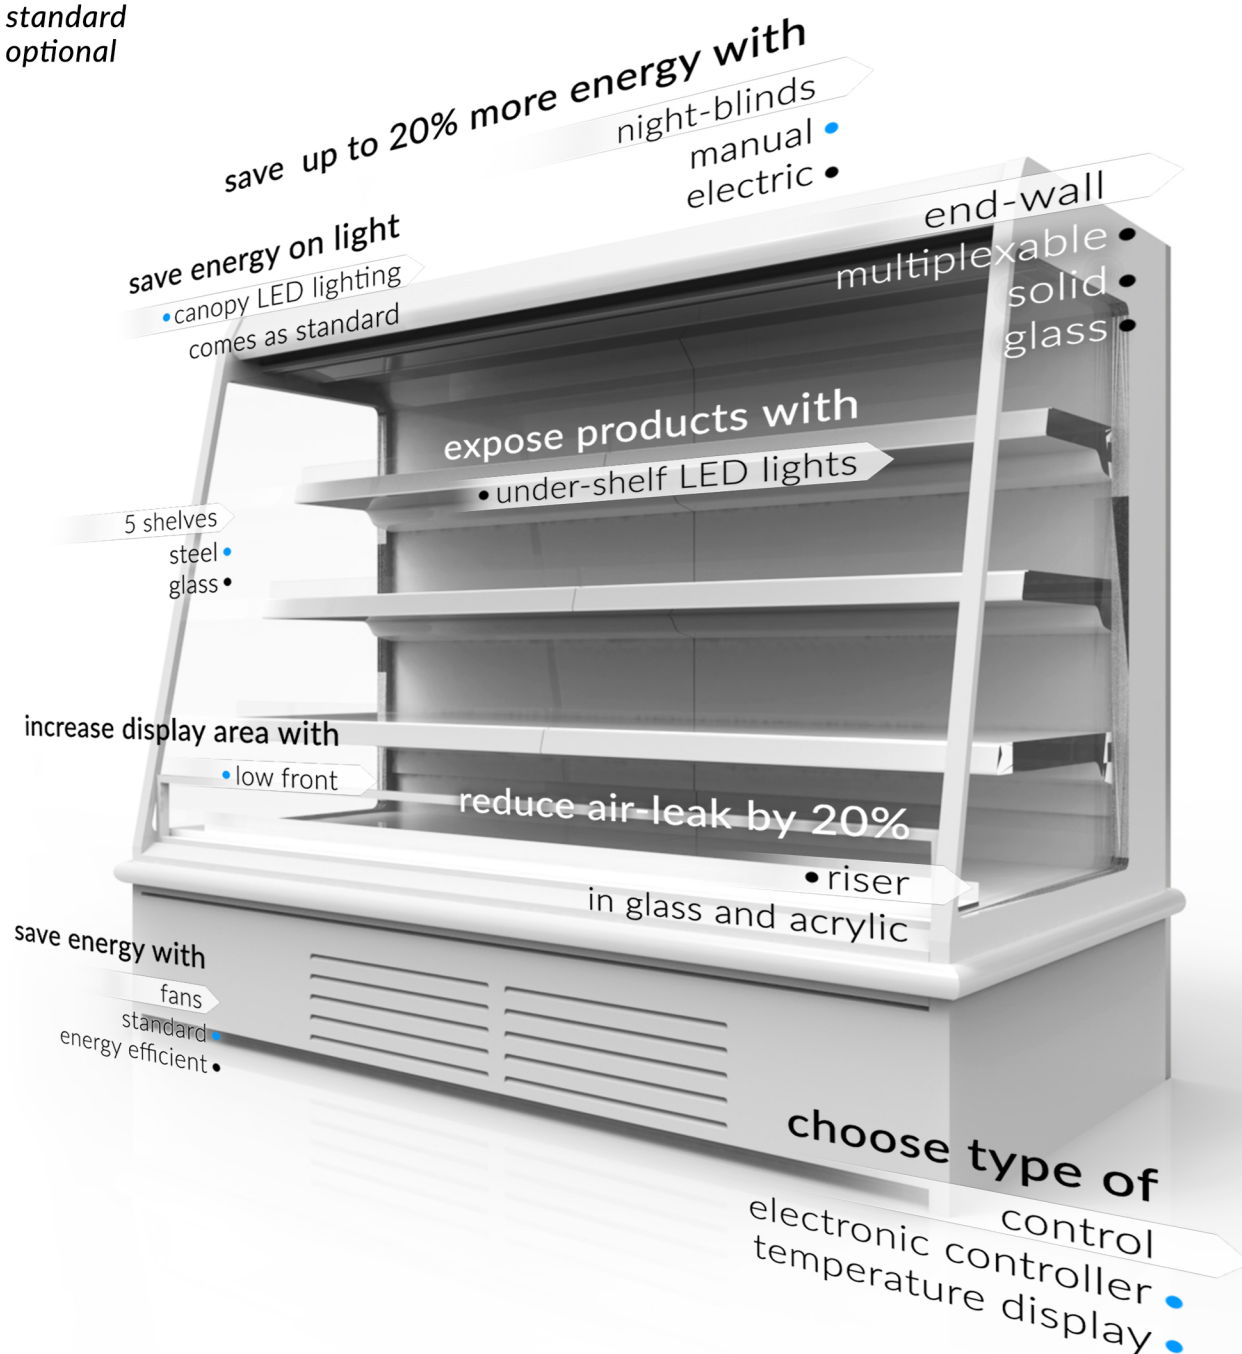

Chicago Low Height & Mid Height

Integral Multideck Refrigerated Display Cabinet

The Chicago cabinet is now available in mid and low height options to meet any retail environment.

Optional glass end-walls provide the full shop around vision.
Under-shelf LED lighting available on all models and sizes

- standard
- optional

Customise your cabinet - choose colour, finish, add bump rail, controller and many more.

Designed for longevity, *the Chicago* range has HDX Granite base, long-life materials ready for remanufacturing in support of *Circular Economy*.