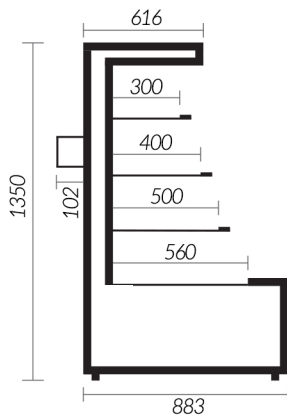

Chicago Low Height & Mid Height

Integral Multideck Refrigerated Display Cabinet

The Chicago cabinet is now available in mid and low height options to meet any retail environment.

Optional glass end-walls provide the full shop around vision.
Under-shelf LED lighting available on all models and sizes

models available:

Chicago Mid Height

cabinet's length [mm]	937	1250	1875	2500
display area [m ²]	1.7	2.3	3.5	4.7

Chicago Low Height

cabinet's length [mm]	937	1250	1875	2500
display area [m ²]	1.6	2.2	3.3	4.4