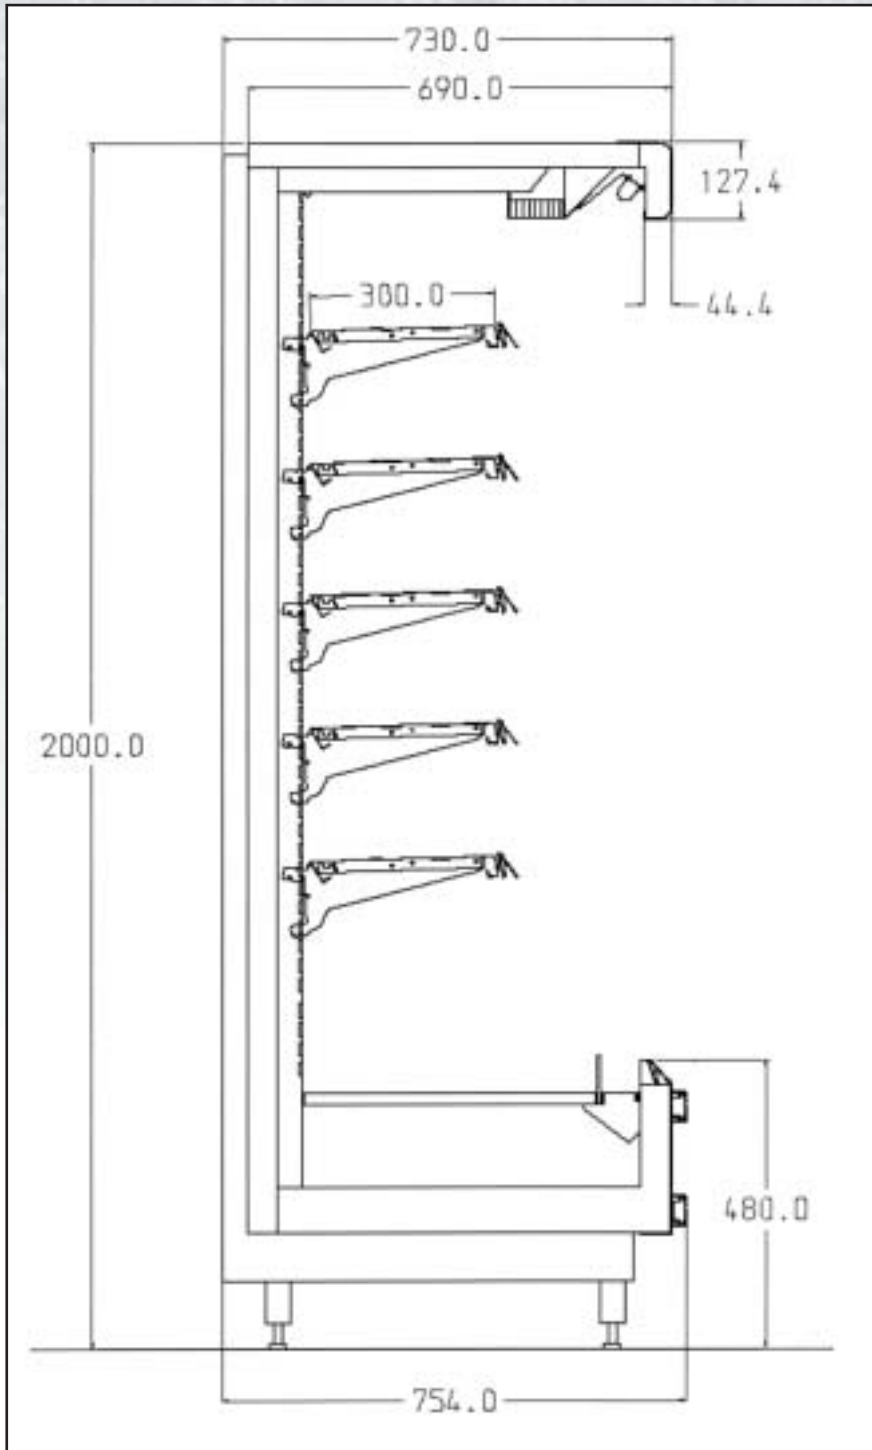

Nebula Superslim Multideck